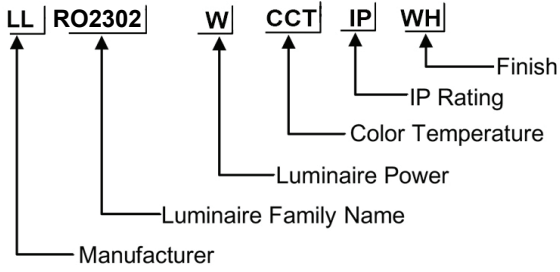

ORDERING CODE

Specification

- Fixture Material : Die Cast Aluminium
- Fixture Finish : Thermoset powder coated in White & Black
- Diffuser : Clear Glass
- LED : CREE
- Binning : 3 step MacAdam
- Lifespan : 50,000Hrs
- CRI : >90
- Input Voltage : 220-240V AC, 50/60Hz
- Operating Temperature : -20°C to 45°C
- Warranty : 5 Years against manufacturing defects

Power (W)	Lumen Lm	IP Rating	Beam Angle	Available CCT
7W	700Lm	IP44	5°/18°/36°/45°/90°	2700K
9W	900Lm			3000K
10W	1000Lm			4000K
12W	1200Lm			5000K
15W	1500Lm			6000K