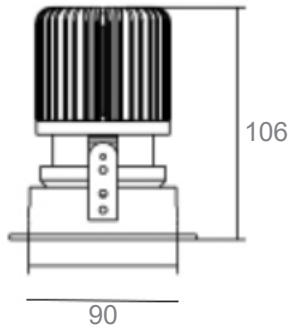

ORDERING CODE

Specification

- Fixture Material : Die Cast Aluminium
- Fixture Finish : Thermoset powder coated in White & Black
- Diffuser : Clear Glass
- LED : CREE
- Binning : 3 step MacAdam
- Lifespan : 50,000Hrs
- CRI : >90
- Input Voltage : 220-240V AC, 50/60Hz
- Operating Temperature : -20°C to 45°C
- Warranty : 5 Years against manufacturing defects

Power (W)	Lumen Lm	IP Rating	Beam Angle	Available CCT
7W	700Lm	IP44	5°/18°/36°/45°/90°	2700K
9W	900Lm			3000K
10W	1000Lm			4000K
12W	1200Lm			5000K
15W	1500Lm			6000K