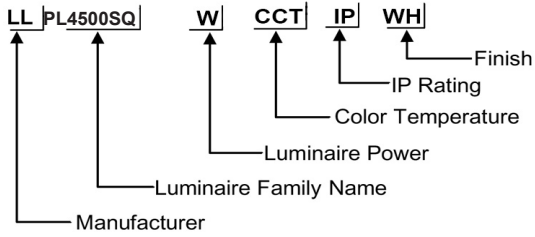

ORDERING CODE

Specification

Fixture Material	: Die-cast ALuminum
Pole Material	: Aluminum Steel
Fixture Finish	: Powder Coated
Diffuser	: Safety Glass
LED Chip	: CREE
Binning	: 3 step MacAdam
Lifespan	: 50,000 Hrs
CRI	: >70 / >80 / >90
Input Voltage	: 220V / 240V, 50/60Hz
Operating Temperature	: -35°C to +55°C
Warranty	: 5 Years against manufacturing defects

Power (W)	Lumen Lm >90	IP Rating	Beam Angle	Available CCT
18W	1890Lm	IP67	T I / T II / T III / T IV / T V	2700K
30W	3150Lm			3000K
36W	3780Lm			4000K
40W	4200Lm			6000K