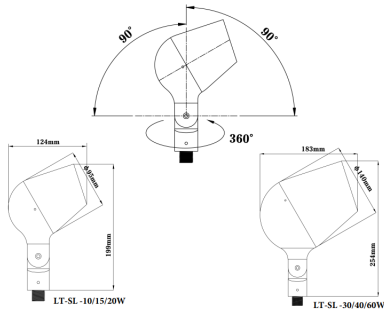

ORDERING CODE

Specification

- Fixture Material : Aluminum Shell
- Pole Material : Aluminum Steel
- Fixture Finish : Powder Coated
- Diffuser : Safety Glass
- LED Chip : CREE
- Binning : 3 step MacAdam
- Lifespan : 50,000 Hrs
- CRI : >70 / >80 / >90
- Input Voltage : 220V / 240V, 50/60Hz
- Operating Temperature : -35°C to +55°C
- Warranty : 5 Years against manufacturing defects

Power (W)	Lumen Lm >90	IP Rating	Beam Angle	Available CCT
10W	1000Lm	IP66	15° / 23° / 36° / 60° / 90°	2700K
20W	2000Lm			3000K
40W	4000Lm			4000K
60W	6000Lm			6000K