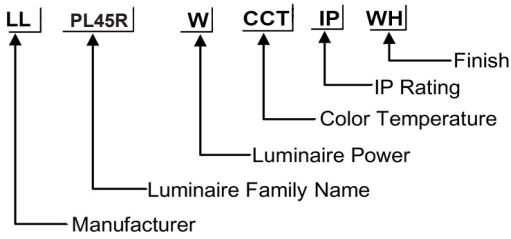

ORDERING CODE

Specification

- Fixture Material : Aluminum Shell
- Pole Material : Aluminum Steel
- Fixture Finish : Powder Coated
- Diffuser : Safety Glass
- LED Chip : CREE
- Binning : 3 step MacAdam
- Lifespan : 50,000 Hrs
- CRI : >70 / >80 / >90
- Input Voltage : 220V / 240V, 50/60Hz
- Operating Temperature : -35°C to +55°C
- Warranty : 5 Years against manufacturing defects

Power (W)	Lumen Lm >90	IP Rating	Beam Angle	Available CCT
10W	1000Lm	IP66	15° / 23° / 36° / 60° / 90°	2700K
20W	2000Lm			3000K
40W	4000Lm			4000K
60W	6000Lm			6000K