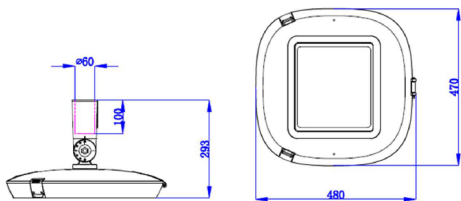

### Specification

Fixture Material	: Aluminum Shell
Pole Material	: Aluminum Steel
Fixture Finish	: Powder Coated
Diffuser	: Safety Glass
LED Chip	: CREE
Binning	: 3 step MacAdam
Lifespan	: 50,000 Hrs
CRI	: >70 / >80 / >90
Input Voltage	: 220V / 240V, 50/60Hz
Operating Temperature	: -35°C to +55°C
Warranty	: 5 Years against manufacturing defects