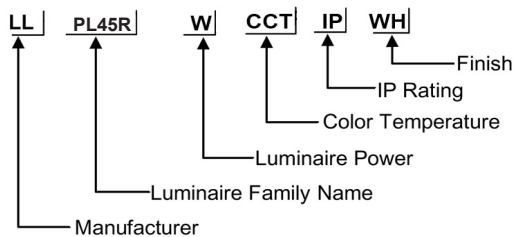

### ORDERING CODE

### Specification

Fixture Material	: Aluminum Shell
Pole Material	: Aluminum Steel
Fixture Finish	: Powder Coated
Diffuser	: Safety Glass
LED Chip	: CREE
Binning	: 3 step MacAdam
Lifespan	: 50,000 Hrs
CRI	: >70 / >80 / >90
Input Voltage	: 220V / 240V, 50/60Hz
Operating Temperature	: -35°C to +55°C
Warranty	: 5 Years against manufacturing defects

Power (W)	Lumen Lm >90	IP Rating	Beam Angle	Available CCT
30W	3150Lm	IP66	T I / T II / T III / T IV / T V	2700K
40W	4725Lm			3000K
60W	6300Lm			4000K
80W	8400Lm			6000K