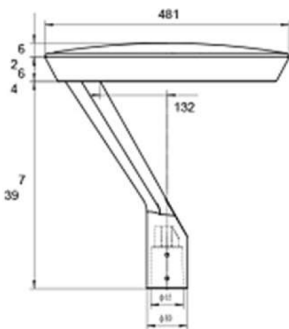

ORDERING CODE

Specification

Fixture Material	: Aluminum Shell
Pole Material	: Aluminum Steel
Fixture Finish	: Powder Coated
Diffuser	: Safety Glass
LED Chip	: CREE
Binning	: 3 step MacAdam
Lifespan	: 50,000 Hrs
CRI	: >70 / >80 / >90
Input Voltage	: 220V / 240V, 50/60Hz
Operating Temperature	: -35°C to +55°C
Warranty	: 5 Years against manufacturing defects

Power (W)	Lumen Lm >90	IP Rating	Beam Angle	Available CCT
30W	3150Lm	IP66	T I / T II / T III / T IV / T V	2700K
40W	4725Lm			3000K
60W	6300Lm			4000K
80W	8400Lm			6000K