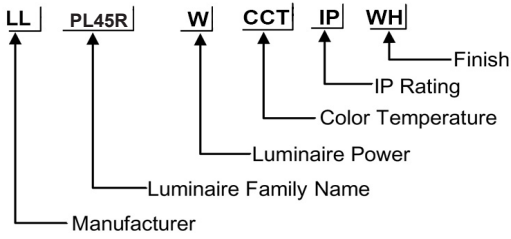

ORDERING CODE

Specification

Fixture Material	: Aluminum Shell
Pole Material	: Aluminum Steel
Fixture Finish	: Powder Coated
Diffuser	: Safety Glass
LED Chip	: CREE
Binning	: 3 step MacAdam
Lifespan	: 50,000 Hrs
CRI	: >70 / >80 / >90
Input Voltage	: 220V / 240V, 50/60Hz
Operating Temperature	: -35°C to +55°C
Warranty	: 5 Years against manufacturing defects

Power (W)	Lumen Lm >90	IP Rating	Beam Angle	Available CCT
30W	3150Lm	IP66	T I / T II / T III / T IV / T V	2700K
40W	4725Lm			3000K
60W	6300Lm			4000K
80W	8400Lm			6000K