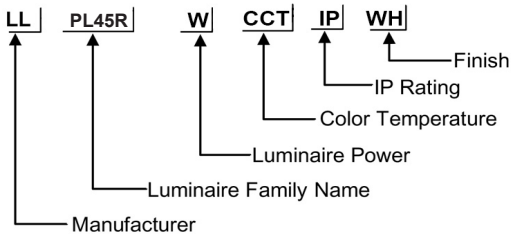

ORDERING CODE

Specification

- Fixture Material : Die-cast ALuminum
- Pole Material : Aluminum Steel
- Fixture Finish : Powder Coated
- Diffuser : Safety Glass
- LED Chip : CREE
- Binning : 3 step MacAdam
- Lifespan : 50,000 Hrs
- CRI : >70 / >80 / >90
- Input Voltage : 220V / 240V, 50/60Hz
- Operating Temperature : -35°C to +55°C
- Warranty : 5 Years against manufacturing defects

Power (W)	Lumen Lm >90	IP Rating	Beam Angle	Available CCT
18W	1890Lm	IP67	T I / T II / T III / T IV / T V	2700K
30W	3150Lm			3000K
36W	3780Lm			4000K
40W	4200Lm			6000K