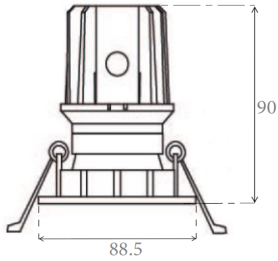

ORDERING CODE

Specification

- Fixture Material : Die Cast Aluminium
- Fixture Finish : Thermoset powder coated in White & Black
- Diffuser : Clear Glass
- LED Chip : CREE
- Binning : 3 step MacAdam
- Lifespan : 50,000Hrs
- CRI : >90
- Input Voltage : 220-240V AC, 50/60Hz
- Operating Temperature : -20°C to 45°C
- Warranty : 5 Years against manufacturing defects

Power (W)	Lumen Lm	IP Rating	Beam Angle	Available CCT
5W	500Lm	IP65	5°/18°/36°/45°/90°	2700K
8W	800Lm			3000K
10W	1000Lm			4000K
12W	1200Lm			5000K
15W	1500Lm			6000K