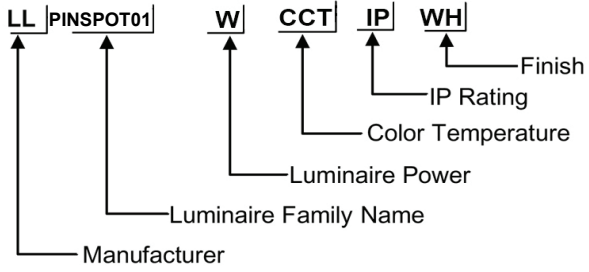

ORDERING CODE

Specification

- Fixture Material : Die Cast Aluminium
- Fixture Finish : Thermoset powder coated in White & Black
- Diffuser : Clear Glass
- LED Chip : CREE
- Binning : 3 step MacAdam
- Lifespan : 50,000Hrs
- CRI : >90
- Input Voltage : 220-240V AC, 50/60Hz
- Operating Temperature : -20°C to 45°C
- Warranty : 5 Years against manufacturing defects

Power (W)	Lumen Lm	IP Rating	Beam Angle	Available CCT
5W	500Lm	IP65	5°/18°/36°/45°/90°	2700K
8W	800Lm			3000K
10W	1000Lm			4000K
12W	1200Lm			5000K
15W	1500Lm			6000K