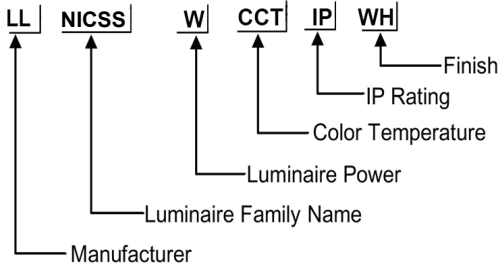

ORDERING CODE

D 50 * H 46 mm

Specification

- Fixture Material : Die Cast Aluminium
- Fixture Finish : Thermoset powder coated in White & Black
- Diffuser : Clear Glass
- LED Chip : CREE
- Binning : 3 step MacAdam
- Lifespan : 50,000Hrs
- CRI : >90
- Input Voltage : 220-240V AC, 50/60Hz
- Operating Temperature: -20°C to 45°C
- Warranty : 5 Years against manufacturing defects

Power (W)	Lumen Lm	IP Rating	Beam Angle	Available CCT
2W	200Lm	IP65	5°/18°/36°/45°/90°	2700K
3W	300Lm			3000K
4W	400Lm			4000K
5W	500Lm			5000K
6W	600Lm			6000K

BEAM
CUSTOM

FINISH
CUSTOM

COLOR
CUSTOM