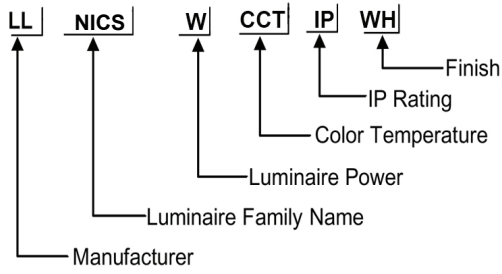

### ORDERING CODE

D 70 \* H 74 mm

### Specification

- Fixture Material : Die Cast Aluminium
- Fixture Finish : Thermoset powder coated in White & Black
- Diffuser : Clear Glass
- LED Chip : CREE
- Binning : 3 step MacAdam
- Lifespan : 50,000Hrs
- CRI : >90
- Input Voltage : 220-240V AC, 50/60Hz
- Operating Temperature : -20°C to 45°C
- Warranty : 5 Years against manufacturing defects

Power (W)	Lumen Lm	IP Rating	Beam Angle	Available CCT
5W	500Lm	IP65	5°/18°/36°/45°/90°	2700K
8W	800Lm			3000K
10W	1000Lm			4000K
12W	1200Lm			5000K
				6000K