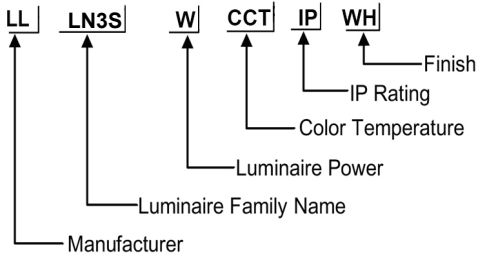

### ORDERING CODE

### Specification

- Fixture Material : Die Cast Aluminium
- Fixture Finish : Thermoset powder coated in White & Black
- Diffuser : Clear Glass
- LED Chip : CREE
- Binning : 3 step MacAdam
- Lifespan : 50,000Hrs
- CRI : >90
- Input Voltage : 220-240V AC, 50/60Hz
- Operating Temperature : -20°C to 45°C
- Warranty : 5 Years against manufacturing defects

Power (W)	Lumen Lm	IP Rating	Beam Angle	Available CCT
3W	300Lm	IP65	5°/18°/36°/45°/90°	2700K
				3000K
6W	600Lm			4000K
				5000K
				6000K