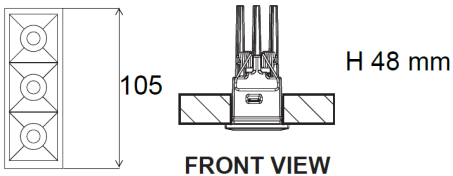

### Specification

- Fixture Material : Die Cast Aluminium
- Fixture Finish : Thermoset powder coated in White & Black
- Diffuser : Clear Glass
- LED Chip : CREE
- Binning : 3 step MacAdam
- Lifespan : 50,000Hrs
- CRI : >90
- Input Voltage : 220-240V AC, 50/60Hz
- Operating Temperature : -20°C to 45°C
- Warranty : 5 Years against manufacturing defects

Power (W)	Lumen Lm	IP Rating	Beam Angle	Available CCT
3W	300Lm	IP65	5°/18°/36°/45°/90°	2700K
				3000K
6W	600Lm			4000K
				5000K
				6000K