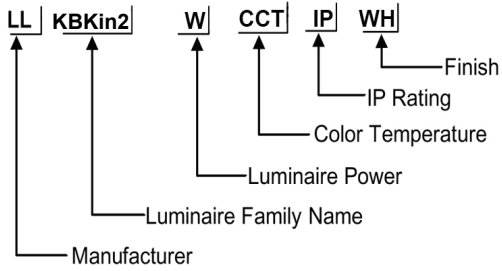

### ORDERING CODE

### Specification

- Fixture Material : Die Cast Aluminium
- Fixture Finish : Thermoset powder coated in White & Black
- Diffuser : Clear Glass
- LED Chip : CREE
- Binning : 3 step MacAdam
- Lifespan : 50,000Hrs
- CRI : >90
- Input Voltage : 220-240V AC, 50/60Hz
- Operating Temperature : -20°C to 45°C
- Warranty : 5 Years against manufacturing defects

Power (W)	Lumen Lm	IP Rating	Beam Angle	Available CCT
2*5W	2*500Lm	IP65	5°/18°/36°/45°/90°	2700K
2*8W	2*800Lm			3000K
2*10W	2*1000Lm			4000K
2*12W	2*1200Lm			5000K
2*15W	2*1500Lm			6000K

BEAM  
CUSTOM

FINISH  
CUSTOM