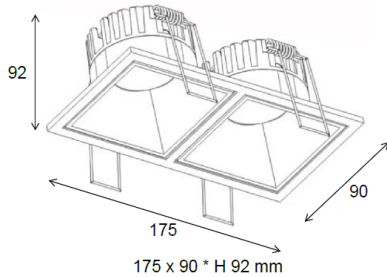

### Specification

- Fixture Material : Die Cast Aluminium
- Fixture Finish : Thermoset powder coated in White & Black
- Diffuser : Clear Glass
- LED Chip : CREE
- Binning : 3 step MacAdam
- Lifespan : 50,000Hrs
- CRI : >90
- Input Voltage : 220-240V AC, 50/60Hz
- Operating Temperature : -20°C to 45°C
- Warranty : 5 Years against manufacturing defects