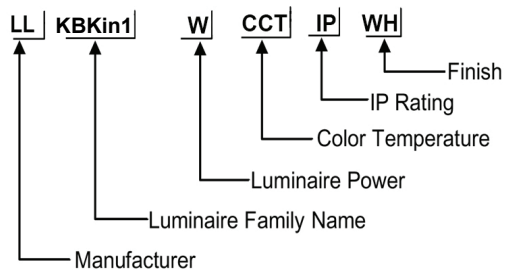

### ORDERING CODE

90 x 90 \* H 92 mm

### Specification

- Fixture Material : Die Cast Aluminium
- Fixture Finish : Thermoset powder coated in White & Black
- Diffuser : Clear Glass
- LED Chip : CREE
- Binning : 3 step MacAdam
- Lifespan : 50,000Hrs
- CRI : >90
- Input Voltage : 220-240V AC, 50/60Hz
- Operating Temperature : -20°C to 45°C
- Warranty : 5 Years against manufacturing defects

| Power (W) | Lumen Lm | IP Rating | Beam Angle         | Available CCT |
|-----------|----------|-----------|--------------------|---------------|
| 5W        | 500Lm    | IP65      | 5°/18°/36°/45°/90° | 2700K         |
| 8W        | 800Lm    |           |                    | 3000K         |
| 10W       | 1000Lm   |           |                    | 4000K         |
| 12W       | 1200Lm   |           |                    | 5000K         |
| 15W       | 1500Lm   |           |                    | 6000K         |