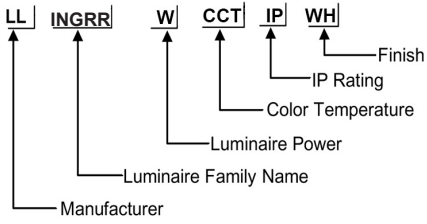

ORDERING CODE

D165 * H 170

D250 * H 190

D260 * H 210

Specification

- Fixture Material** : Die-cast Aluminum with Stainless Steel 316
- Fixture Finish** : Powder Coated
- Diffuser** : Safety Glass with Anti-Glare Special Lens
- LED Chip** : CREE
- Binning** : 3 step MacAdam
- Lifespan** : 50.000 Hrs
- CRI** : >80
- Input Voltage** : 24VDC, 50/60Hz
- Operating Temperature** : -35°C to +55°C
- Warranty** : 5 Years against manufacturing defects

Power (W)	Lumen Lm	IP Rating	Beam Angle	Available CCT
6 W	600Lm	IP65	5°/20°/45°/60°/90°	2700K
8 W	800Lm			3000K
10 W	1000Lm			4000K
12 W	1200Lm			6000K

Honey Comb Louver