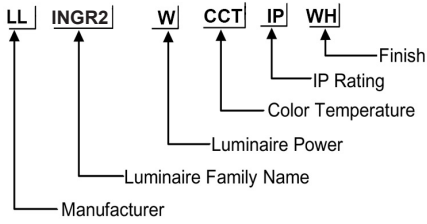

**ORDERING CODE**

**Specification**

- Fixture Material** : Stainless Steel
- Fixture Finish** : Powder Coated
- Diffuser** : Safety Glass with Anti-Glare Special Lens
- LED Chip** : CREE
- Binning** : 3 step MacAdam
- Lifespan** : 50.000 Hrs
- CRI** : >80
- Input Voltage** : 24VDC, 50/60Hz
- Operating Temperature** : -35°C to +55°C
- Warranty** : 5 Years against manufacturing defects

Power (W)	Lumen Lm	IP Rating	Beam Angle	Available CCT
4 W	400Lm	IP67	30°×45° Tilt 15°	2700K
6 W	600Lm			3000K
				4000K
				6000K

Honey Comb Louver  **BEAM**  **FINISH**  **COLOR** 

**CUSTOM** **CUSTOM** **CUSTOM**