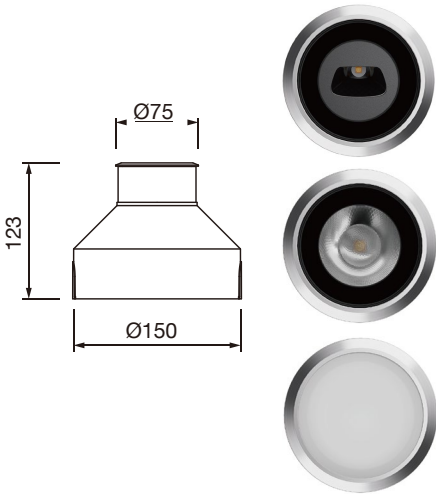

**ORDERING CODE**

**Specification**

- Fixture Material** : Stainless Steel
- Fixture Finish** : Powder Coated
- Diffuser** : Safety Glass with Anti-Glare Special Lens
- LED Chip** : CREE
- Binning** : 3 step MacAdam
- Lifespan** : 50.000 Hrs
- CRI** : >80
- Input Voltage** : 24VDC, 50/60Hz
- Operating Temperature** : -35°C to +55°C
- Warranty** : 5 Years against manufacturing defects

Power (W)	Lumen Lm	IP Rating	Beam Angle	Available CCT
4 W	400Lm	IP67	30°×45° Tilt 15°	2700K
6 W	600Lm			3000K
				4000K
				6000K

Honey Comb Louver  **BEAM**  **FINISH**  **COLOR** 

**CUSTOM** **CUSTOM** **CUSTOM**