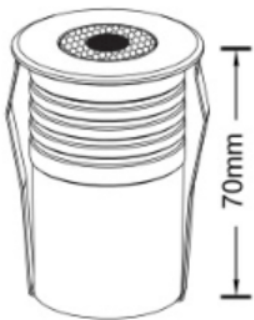

ORDERING CODE

Specification

- Fixture Material** : Die-cast Aluminum with Stainless Steel 316
- Fixture Finish** : Powder Coated
- Diffuser** : Safety Glass with Anti-Glare Special Lens
- LED Chip** : CREE
- Binning** : 3 step MacAdam
- Lifespan** : 50.000 Hrs
- CRI** : >80
- Input Voltage** : 24VDC, 50/60Hz
- Operating Temperature** : -35°C to +55°C
- Warranty** : 5 Years against manufacturing defects

Ø55mm

Power (W)	Lumen Lm	IP Rating	Beam Angle	Available CCT
6 W	600Lm	IP65	5°/20°/45°/60°/90°	2700K
8 W	800Lm			3000K
10 W	1000Lm			4000K
12 W	1200Lm			6000K

Honey Comb Louver