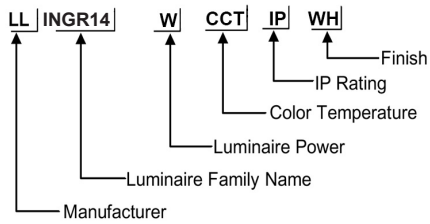

ORDERING CODE

Specification

- Fixture Material** : Die-cast Aluminum with Stainless Steel 316
- Fixture Finish** : Powder Coated
- Diffuser** : Safety Glass with Anti-Glare Special Lens
- LED Chip** : CREE
- Binning** : 3 step MacAdam
- Lifespan** : 50.000 Hrs
- CRI** : >80
- Input Voltage** : 24VDC, 50/60Hz
- Operating Temperature** : -35°C to +55°C
- Warranty** : 5 Years against manufacturing defects

Ø55mm

Power (W)	Lumen Lm	IP Rating	Beam Angle	Available CCT
6 W	600Lm	IP65	5°/20°/45°/60°/90°	2700K
8 W	800Lm			3000K
10 W	1000Lm			4000K
12 W	1200Lm			6000K

Honey Comb Louver