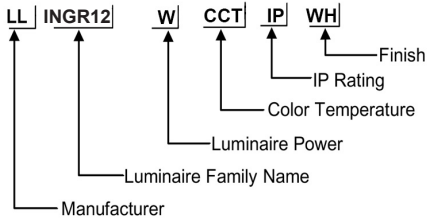

ORDERING CODE

Specification

- Fixture Material** : Stainless Steel
- Fixture Finish** : Powder Coated
- Diffuser** : Safety Glass with Anti-Glare Special Lens
- LED Chip** : CREE
- Binning** : 3 step MacAdam
- Lifespan** : 50.000 Hrs
- CRI** : >80
- Input Voltage** : 220V - 240 AC, 50/60Hz
- Operating Temperature** : -35°C to +55°C
- Warranty** : 5 Years against manufacturing defects

Power (W)	Lumen Lm	IP Rating	Beam Angle	Available CCT
3 W	300Lm	IP67	5°/20°/45°/60°/90°	2700K
				3000K
				4000K
				6000K

Honey Comb Louver