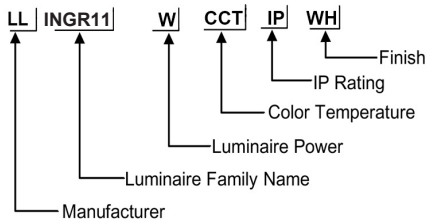

ORDERING CODE

Specification

- Fixture Material** : Stainless Steel
- Fixture Finish** : Powder Coated
- Diffuser** : Safety Glass with Anti-Glare Special Lens
- LED Chip** : CREE
- Binning** : 3 step MacAdam
- Lifespan** : 50.000 Hrs
- CRI** : >80
- Input Voltage** : 220V - 240 AC, 50/60Hz
- Operating Temperature** : -35°C to +55°C
- Warranty** : 5 Years against manufacturing defects

Ø62*110mm

Power (W)	Lumen Lm	IP Rating	Beam Angle	Available CCT
1 W	100Lm	IP67	5°/20°/45°/60°/90°	2700K
				3000K
				4000K
				6000K

Honey Comb Louver