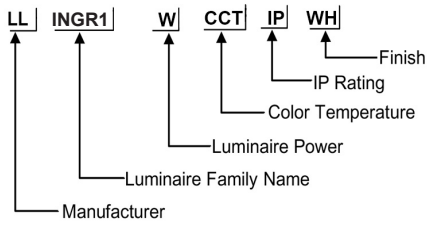

**ORDERING CODE**

**Specification**

- Fixture Material** : Stainless Steel
- Fixture Finish** : Powder Coated
- Diffuser** : Safety Glass with Anti-Glare Special Lens
- LED Chip** : CREE
- Binning** : 3 step MacAdam
- Lifespan** : 50.000 Hrs
- CRI** : >80
- Input Voltage** : 24VDC, 50/60Hz
- Operating Temperature** : -35°C to +55°C
- Warranty** : 5 Years against manufacturing defects

Power (W)	Lumen Lm	IP Rating	Beam Angle	Available CCT
10 W	1000Lm	IP67	30deg	2700K 3000K 4000K 6000K

Honey Comb Louver