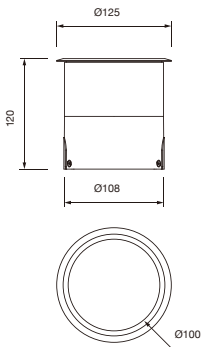

Power (W)	Lumen Lm	IP Rating	Beam Angle	Available CCT
10 W	1000Lm	IP67	30deg	2700K 3000K 4000K 6000K

Honey Comb Louver