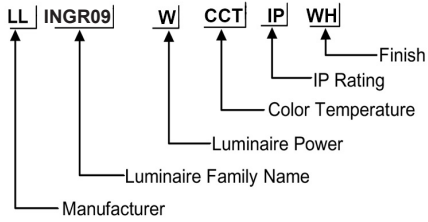

ORDERING CODE

Ø42*H80mm

Specification

- Fixture Material** : Stainless Steel
- Fixture Finish** : Powder Coated
- Diffuser** : Safety Glass with Anti-Glare Special Lens
- LED Chip** : CREE
- Binning** : 3 step MacAdam
- Lifespan** : 50.000 Hrs
- CRI** : >80
- Input Voltage** : 220V - 240 AC, 50/60Hz
- Operating Temperature** : -35°C to +55°C
- Warranty** : 5 Years against manufacturing defects

Power (W)	Lumen Lm	IP Rating	Beam Angle	Available CCT
1 W	100Lm	IP67	5°/20°/45°/60°/90°	2700K
				3000K
				4000K
				6000K

Honey Comb Louver