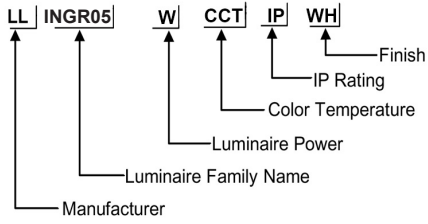

ORDERING CODE

Ø73*H98mm

Specification

- Fixture Material** : Stainless Steel
- Fixture Finish** : Powder Coated
- Diffuser** : Safety Glass with Anti-Glare Special Lens
- LED Chip** : CREE
- Binning** : 3 step MacAdam
- Lifespan** : 50.000 Hrs
- CRI** : >80
- Input Voltage** : 220V - 240 AC, 50/60Hz
- Operating Temperature** : -35°C to +55°C
- Warranty** : 5 Years against manufacturing defects

Power (W)	Lumen Lm	IP Rating	Beam Angle	Available CCT
3 W	300Lm	IP67	5°/20°/45°/60°/90°	2700K
				3000K
				4000K
				6000K

Honey Comb Louver