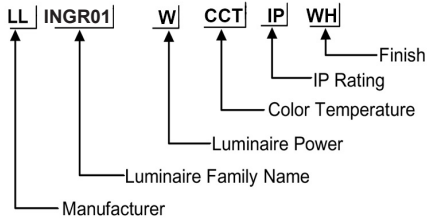

ORDERING CODE

Specification

- Fixture Material** : Stainless Steel
- Fixture Finish** : Powder Coated
- Diffuser** : Safety Glass with Anti-Glare Special Lens
- LED Chip** : CREE
- Binning** : 3 step MacAdam
- Lifespan** : 50.000 Hrs
- CRI** : >80
- Input Voltage** : 220V - 240 AC, 50/60Hz
- Operating Temperature** : -35°C to +55°C
- Warranty** : 5 Years against manufacturing defects

Ø42*H73*Ø40mm

Ø52*H80*Ø48mm

Power (W)	Lumen Lm	IP Rating	Beam Angle	Available CCT
2 W	200Lm	IP67	5°/20°/45°/60°/90°	2700K
4 W	200Lm			3000K
				4000K
				6000K

Honey Comb Louver