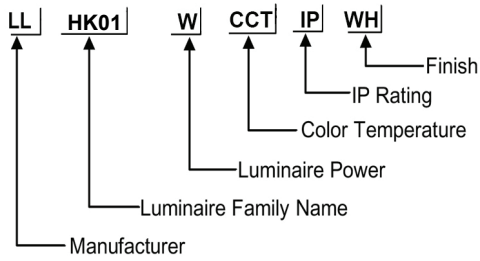

ORDERING CODE

D 47.4 * H 23.5 mm

Specification

Fixture Material	: Die Cast Aluminium
Fixture Finish	: Thermoset powder coated in White & Black
Diffuser	: Clear Glass
LED Chip	: CREE
Binning	: 3 step MacAdam
Lifespan	: 50,000Hrs
CRI	: >90
Input Voltage	: 220-240V AC, 50/60Hz
Operating Temperature	: -20°C to 45°C
Warranty	: 5 Years against manufacturing defects

Power (W)	Lumen Lm	IP Rating	Beam Angle	Available CCT
1 W	100Lm	IP54	5°/18°/36°/45°/90°	2700K
2 W	200Lm			3000K
3 W	300Lm			4000K
				5000K
				6000K