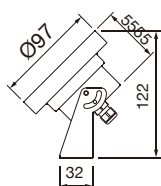

ORDERING CODE

Specification

Fixture Material	: Die Cast Aluminium
Fixture Finish	: Powder Coated
Diffuser	: Tempered Glass
Cowl Material	: Die Cast Aluminium
LED Chip	: CREE
Binning	: 3 step MacAdam
Wiring	: 3x1.0 50cm cable with antisiphon plug
Lifespan	: 50.000 Hrs
CRI	: >80
Input Voltage	: 24V AC, 50/60Hz or 220-240V AC, 50/60Hz
Operating Temperature	: -20°C to 55°C
Warranty	: 5 Years against manufacturing defects

Power (W)	Lumen Lm	IP Rating	Beam Angle	Available CCT
3W	330Lm	68	5°/20°/45°/60°/90°	2700K
6W	660Lm			3000K
9W	990Lm			4000K
				6000K

BEAM

CUSTOM

FINISH

CUSTOM

COLOR

CUSTOM