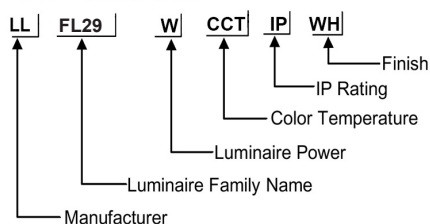

ORDERING CODE

Specification

Fixture Material	: Die Cast Aluminium
Fixture Finish	: Powder Coated
Diffuser	: Tempered Glass
Cowl Material	: Die Cast Aluminium
LED Chip	: CREE
Binning	: 3 step MacAdam
Wiring	: 3x1.0 50cm cable with antisiphon plug
Lifespan	: 50.000 Hrs
CRI	: >80
Input Voltage	: 24V AC, 50/60Hz or 220-240V AC, 50/60Hz
Operating Temperature	: -20°C to 55°C
Warranty	: 5 Years against manufacturing defects

Power (W)	Lumen Lm	IP Rating	Beam Angle	Available CCT
3W	330Lm	68	5°/20°/45°/60°/90°	2700K
6W	660Lm			3000K
9W	990Lm			4000K
				6000K

BEAM

CUSTOM

FINISH

CUSTOM

COLOR

CUSTOM