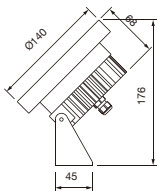

**ORDERING CODE**

**Specification**

- Fixture Material** : Die Cast Aluminium
- Fixture Finish** : Powder Coated
- Diffuser** : Tempered Glass
- Cowl Material** : Die Cast Aluminium
- LED Chip** : CREE
- Binning** : 3 step MacAdam
- Wiring** : 3x1.0 50cm cable with antisiphon plug
- Lifespan** : 50.000 Hrs
- CRI** : >80
- Input Voltage** : 24V AC, 50/60Hz or 220-240V AC, 50/60Hz
- Operating Temperature** : -20°C to 55°C
- Warranty** : 5 Years against manufacturing defects

Power (W)	Lumen Lm	IP Rating	Beam Angle	Available CCT
18W	1980Lm	68	5°/20°/45°/60°/90°	2700K
40W	4400Lm			3000K
				4000K
				6000K