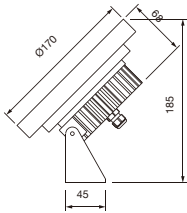

**ORDERING CODE**

**Specification**

- Fixture Material** : Die Cast Aluminium
- Fixture Finish** : Powder Coated
- Diffuser** : Tempered Glass
- Cowl Material** : Die Cast Aluminium
- LED Chip** : CREE
- Binning** : 3 step MacAdam
- Wiring** : 3x1.0 50cm cable with antisiphon plug
- Lifespan** : 50.000 Hrs
- CRI** : >80
- Input Voltage** : 24V AC, 50/60Hz or 220-240V AC, 50/60Hz
- Operating Temperature** : -20°C to 55°C
- Warranty** : 5 Years against manufacturing defects

Power (W)	Lumen Lm	IP Rating	Beam Angle	Available CCT
18W	1980Lm	68	5°/20°/45°/60°/90°	2700K
40W	4400Lm			3000K
				4000K
				6000K