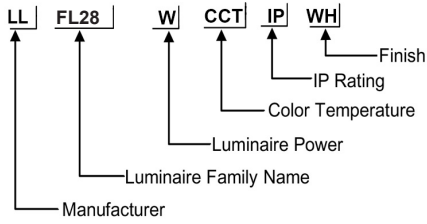

**ORDERING CODE**

**Specification**

- Fixture Material** : Die Cast Aluminium
- Fixture Finish** : Powder Coated
- Diffuser** : Tempered Glass
- Cowl Material** : Die Cast Aluminium
- LED Chip** : CREE
- Binning** : 3 step MacAdam
- Wiring** : 3x1.0 50cm cable with antisiphon plug
- Lifespan** : 50.000 Hrs
- CRI** : >80
- Input Voltage** : 24V AC, 50/60Hz or 220-240V AC, 50/60Hz
- Operating Temperature** : -20°C to 55°C
- Warranty** : 5 Years against manufacturing defects

Power (W)	Lumen Lm	IP Rating	Beam Angle	Available CCT
18W	1980Lm	68	5°/20°/45°/60°/90°	2700K
40W	4400Lm			3000K
				4000K
				6000K