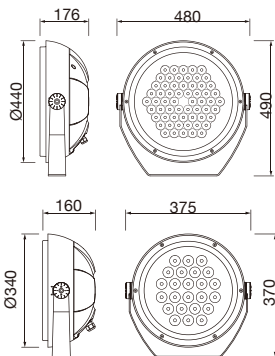

ORDERING CODE

Specification

- Fixture Material** : Die Cast Aluminium
- Fixture Finish** : Powder Coated
- Diffuser** : Tempered Glass
- Cowl Material** : Die Cast Aluminium
- LED Chip** : CREE
- Binning** : 3 step MacAdam
- Wiring** : 3x1.0 50cm cable with antisiphon plug
- Lifespan** : 50.000 Hrs
- CRI** : >80
- Input Voltage** : 12V AC, 50/60Hz or 220-240V AC, 50/60Hz
- Operating Temperature** : -20°C to 55°C
- Warranty** : 5 Years against manufacturing defects