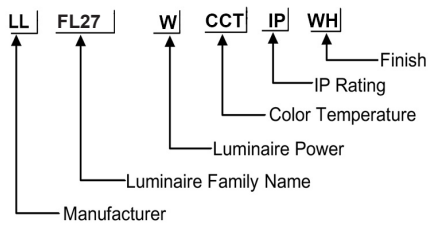

ORDERING CODE

Specification

- Fixture Material** : Die Cast Aluminium
- Fixture Finish** : Powder Coated
- Diffuser** : Tempered Glass
- Cowl Material** : Die Cast Aluminium
- LED Chip** : CREE
- Binning** : 3 step MacAdam
- Wiring** : 3x1.0 50cm cable with antisiphon plug
- Lifespan** : 50.000 Hrs
- CRI** : >80
- Input Voltage** : 12V AC, 50/60Hz or 220-240V AC, 50/60Hz
- Operating Temperature** : -20°C to 55°C
- Warranty** : 5 Years against manufacturing defects

Power (W)	Lumen Lm	IP Rating	Beam Angle	Available CCT
75W	11250Lm	66	5°/20°/45°/60°/90°	2700K
100W	15000Lm			3000K
120W	18000Lm			4000K
150W	22500Lm			6000K
200W	30000Lm			

SCREEN

BEAM

CUSTOM

FINISH

CUSTOM