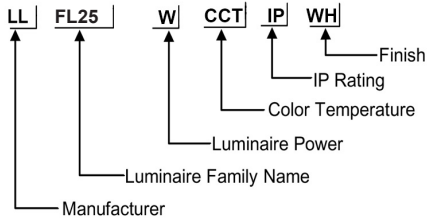

ORDERING CODE

Specification

- Fixture Material** : Die Cast Aluminium
- Fixture Finish** : Powder Coated
- Diffuser** : Tempered Glass
- Cowl Material** : Die Cast Aluminium
- LED Chip** : CREE
- Binning** : 3 step MacAdam
- Wiring** : 3x1.0 50cm cable with antisiphon plug
- Lifespan** : 50.000 Hrs
- CRI** : >80
- Input Voltage** : 12V AC, 50/60Hz or 220-240V AC, 50/60Hz
- Operating Temperature** : -20°C to 55°C
- Warranty** : 5 Years against manufacturing defects

Power (W)	Lumen Lm	IP Rating	Beam Angle	Available CCT
20W	2400Lm	66	5°/20°/45°/60°/90°	2700K
40W	4800Lm			3000K
60W	7200Lm			4000K
80W	9600Lm			6000K

BEAM

CUSTOM

FINISH

CUSTOM

COLOR

CUSTOM