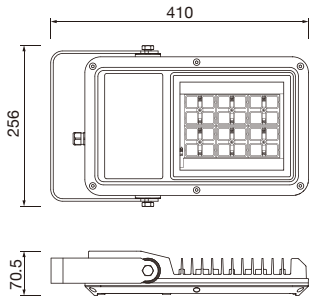

ORDERING CODE

Specification

- Fixture Material** : Die Cast Aluminium
- Fixture Finish** : Powder Coated
- Diffuser** : Tempered Glass
- Cowl Material** : Die Cast Aluminium
- LED Chip** : CREE
- Binning** : 3 step MacAdam
- Wiring** : 3x1.0 50cm cable with antisiphon plug
- Lifespan** : 50.000 Hrs
- CRI** : >80
- Input Voltage** : 12V AC, 50/60Hz or 220-240V AC, 50/60Hz
- Operating Temperature** : -20°C to 55°C
- Warranty** : 5 Years against manufacturing defects

Power (W)	Lumen Lm	IP Rating	Beam Angle	Available CCT
20W	2400Lm	66	5°/20°/45°/60°/90°	2700K
40W	4800Lm			3000K
60W	7200Lm			4000K
80W	9600Lm			6000K

BEAM

CUSTOM

FINISH

CUSTOM

COLOR

CUSTOM