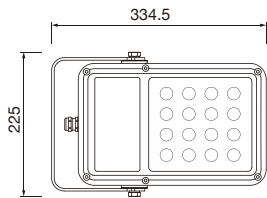

**ORDERING CODE**

**Specification**

- Fixture Material** : Die Cast Aluminium
- Fixture Finish** : Powder Coated
- Diffuser** : Tempered Glass
- Cowl Material** : Die Cast Aluminium
- LED Chip** : CREE
- Binning** : 3 step MacAdam
- Wiring** : 3x1.0 50cm cable with antisiphon plug
- Lifespan** : 50.000 Hrs
- CRI** : >80
- Input Voltage** : 12V AC, 50/60Hz or 220-240V AC, 50/60Hz
- Operating Temperature** : -20°C to 55°C
- Warranty** : 5 Years against manufacturing defects

Power (W)	Lumen Lm	IP Rating	Beam Angle	Available CCT
20W	2400Lm	66	5°/20°/45°/60°/90°	2700K
25W	3000Lm			3000K
35W	4200Lm			4000K
50W	6000Lm			6000K
60W	7200Lm			