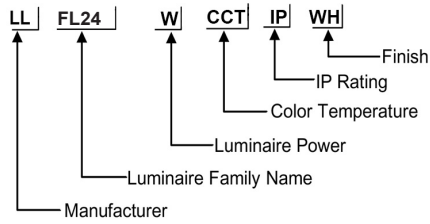

**ORDERING CODE**

**Specification**

- Fixture Material** : Die Cast Aluminium
- Fixture Finish** : Powder Coated
- Diffuser** : Tempered Glass
- Cowl Material** : Die Cast Aluminium
- LED Chip** : CREE
- Binning** : 3 step MacAdam
- Wiring** : 3x1.0 50cm cable with antisiphon plug
- Lifespan** : 50.000 Hrs
- CRI** : >80
- Input Voltage** : 12V AC, 50/60Hz or 220-240V AC, 50/60Hz
- Operating Temperature** : -20°C to 55°C
- Warranty** : 5 Years against manufacturing defects

Power (W)	Lumen Lm	IP Rating	Beam Angle	Available CCT
20W	2400Lm	66	5°/20°/45°/60°/90°	2700K
25W	3000Lm			3000K
35W	4200Lm			4000K
50W	6000Lm			6000K
60W	7200Lm			