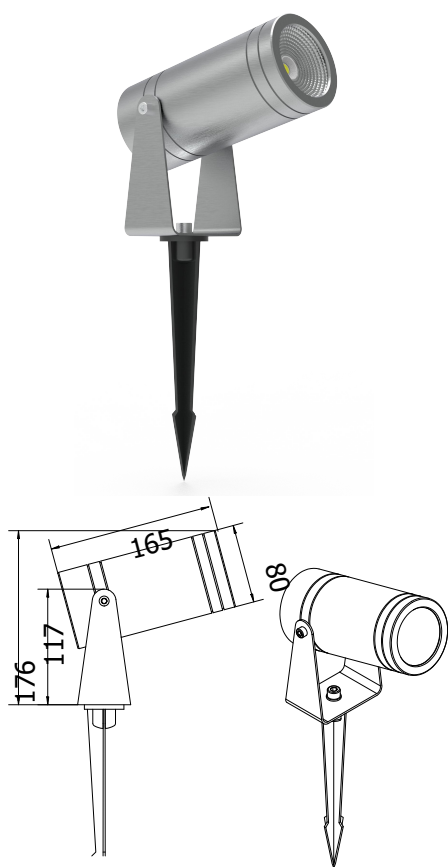

ORDERING CODE

Specification

- Fixture Material** : Stainless Steel
- Fixture Finish** : Powder Coated
- Diffuser** : Safety Glass
- LED Chip** : CREE
- Binning** : 3 step MacAdam
- Wiring** : 3x1.0 50cm cable with antisiphon plug
- Lifespan** : 50.000 Hrs
- CRI** : >80
- Input Voltage** : 12V AC, 50/60Hz or 220-240V AC, 50/60Hz
- Operating Temperature** : -35°C to +55°C
- Warranty** : 5 Years against manufacturing defects

Power (W)	Lumen Lm	IP Rating	Beam Angle	Available CCT
3W	300Lm	67	5°/20°/45°/60°/90°	2700K
6W	600Lm			3000K
9W	900Lm			4000K
10W	1100Lm			6000K
12W	1320Lm			