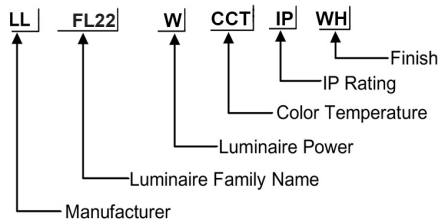

ORDERING CODE

Specification

- Fixture Material** : Stainless Steel
- Fixture Finish** : Powder Coated
- Diffuser** : Safety Glass
- LED Chip** : CREE
- Binning** : 3 step MacAdam
- Wiring** : 3x1.0 50cm cable with antisiphon plug
- Lifespan** : 50.000 Hrs
- CRI** : >80
- Input Voltage** : 12V AC, 50/60Hz or 220-240V AC, 50/60Hz
- Operating Temperature** : -35°C to +55°C
- Warranty** : 5 Years against manufacturing defects

Power (W)	Lumen Lm	IP Rating	Beam Angle	Available CCT
3W	300Lm	67	5°/20°/45°/60°/90°	2700K
6W	600Lm			3000K
9W	900Lm			4000K
10W	1100Lm			6000K
12W	1320Lm			