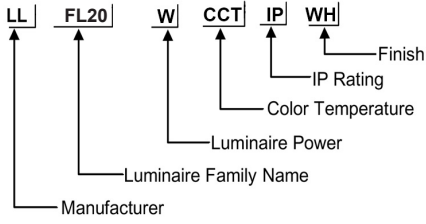

ORDERING CODE

Specification

- Fixture Material** : Die Cast Aluminium
- Fixture Finish** : Powder Coated
- Diffuser** : Tempered Glass
- Cowl Material** : Die Cast Aluminium
- LED Chip** : CREE
- Binning** : 3 step MacAdam
- Wiring** : 3x1.0 50cm cable with antisiphon plug
- Lifespan** : 50.000 Hrs
- CRI** : >80
- Input Voltage** : 12V AC, 50/60Hz or 220-240V AC, 50/60Hz
- Operating Temperature** : -20°C to 55°C
- Warranty** : 5 Years against manufacturing defects

Power (W)	Lumen Lm	IP Rating	Beam Angle	Available CCT
40W	4800Lm	66	10°/25°/50°/90°/120°	2700K
80W	9600Lm			3000K
120W	14400Lm			4000K
200W	24000Lm			6000K
240W	28800Lm			
320W	38400Lm			
480W	57600Lm			