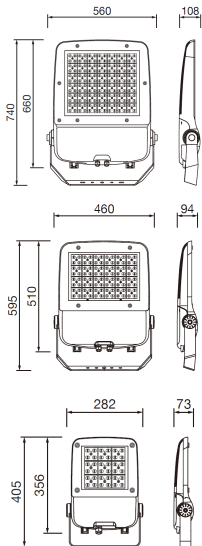

ORDERING CODE

Specification

- Fixture Material** : Die Cast Aluminium
- Fixture Finish** : Powder Coated
- Diffuser** : Tempered Glass
- Cowl Material** : Die Cast Aluminium
- LED Chip** : CREE
- Binning** : 3 step MacAdam
- Wiring** : 3x1.0 50cm cable with antisiphon plug
- Lifespan** : 50.000 Hrs
- CRI** : >80
- Input Voltage** : 12V AC, 50/60Hz or 220-240V AC, 50/60Hz
- Operating Temperature** : -20°C to 55°C
- Warranty** : 5 Years against manufacturing defects

Power (W)	Lumen Lm	IP Rating	Beam Angle	Available CCT
40W	4800Lm	66	10°/25°/50°/90°/120°	2700K
80W	9600Lm			3000K
120W	14400Lm			4000K
200W	24000Lm			6000K
240W	28800Lm			
320W	38400Lm			
480W	57600Lm			