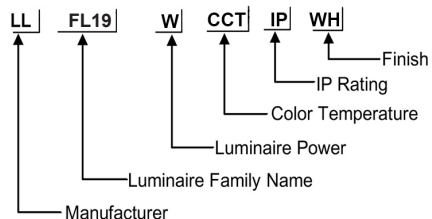

### ORDERING CODE

### Specification

- Fixture Material** : Die Cast Aluminium
- Fixture Finish** : Powder Coated
- Diffuser** : Tempered Glass
- Cowl Material** : Die Cast Aluminium
- LED Chip** : CREE
- Binning** : 3 step MacAdam
- Wiring** : 3x1.0 50cm cable with antisiphon plug
- Lifespan** : 50.000 Hrs
- CRI** : >80
- Input Voltage** : 12V AC, 50/60Hz or 220-240V AC, 50/60Hz
- Operating Temperature** : -20°C to 55°C
- Warranty** : 5 Years against manufacturing defects

Power (W)	Lumen Lm	IP Rating	Beam Angle	Available CCT
18W	1800Lm	66	5°/20°/45°/60°/90°	2700K
25W	2500Lm			3000K
40W	4000Lm			4000K
60W	6000Lm			6000K
75W	7500Lm			

HONEYCOMB

BEAM

CUSTOM

FINISH

CUSTOM

COLOR

CUSTOM