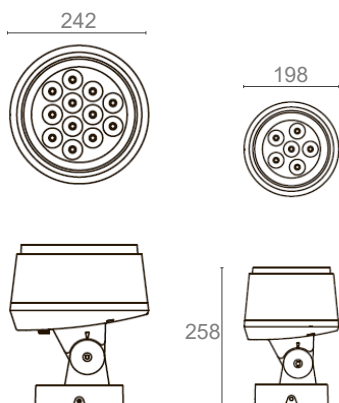

### Specification

- Fixture Material** : Die Cast Aluminium
- Fixture Finish** : Powder Coated
- Diffuser** : Tempered Glass
- Cowl Material** : Die Cast Aluminium
- LED Chip** : CREE
- Binning** : 3 step MacAdam
- Wiring** : 3x1.0 50cm cable with antisiphon plug
- Lifespan** : 50.000 Hrs
- CRI** : >80
- Input Voltage** : 12V AC, 50/60Hz or 220-240V AC, 50/60Hz
- Operating Temperature** : -20°C to 55°C
- Warranty** : 5 Years against manufacturing defects

Power (W)	Lumen Lm	IP Rating	Beam Angle	Available CCT
18W	1800Lm	66	5°/20°/45°/60°/90°	2700K
25W	2500Lm			3000K
40W	4000Lm			4000K
60W	6000Lm			6000K
75W	7500Lm			

HONEYCOMB

BEAM

CUSTOM

FINISH

CUSTOM

COLOR

CUSTOM