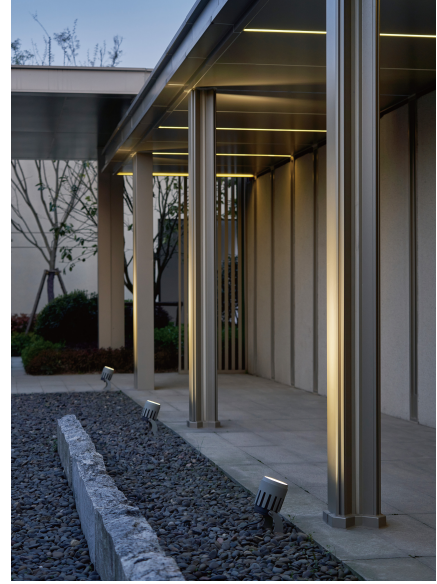

ORDERING CODE

Specification

- Fixture Material** : Die Cast Aluminium
- Fixture Finish** : Powder Coated
- Diffuser** : Tempered Glass
- Cowl Material** : Die Cast Aluminium
- LED Chip** : CREE
- Binning** : 3 step MacAdam
- Wiring** : 3x1.0 50cm cable with antisiphon plug
- Lifespan** : 50.000 Hrs
- CRI** : >80
- Input Voltage** : 12V AC, 50/60Hz or 220-240V AC, 50/60Hz
- Operating Temperature** : -20°C to 55°C
- Warranty** : 5 Years against manufacturing defects