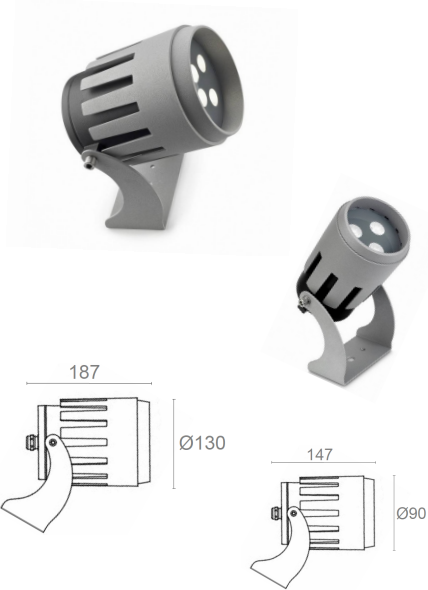

ORDERING CODE

Specification

- Fixture Material** : Die Cast Aluminium
- Fixture Finish** : Powder Coated
- Diffuser** : Tempered Glass
- Cowl Material** : Die Cast Aluminium
- LED Chip** : CREE
- Binning** : 3 step MacAdam
- Wiring** : 3x1.0 50cm cable with antisiphon plug
- Lifespan** : 50.000 Hrs
- CRI** : >80
- Input Voltage** : 12V AC, 50/60Hz or 220-240V AC, 50/60Hz
- Operating Temperature** : -20°C to 55°C
- Warranty** : 5 Years against manufacturing defects

Power (W)	Lumen Lm	IP Rating	Beam Angle	Available CCT
3W	300Lm	65	5°/20°/45°/60°/90°	2700K
6W	600Lm			3000K
9W	900Lm			4000K
20W	2000Lm			6000K
25W	2500Lm			
27W	2700Lm			