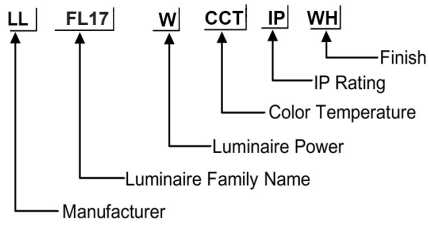

ORDERING CODE

Specification

- Fixture Material** : Die Cast Aluminium
- Fixture Finish** : Powder Coated
- Diffuser** : Tempered Glass
- Cowl Material** : Die Cast Aluminium
- LED Chip** : CREE
- Binning** : 3 step MacAdam
- Wiring** : 3x1.0 50cm cable with antisiphon plug
- Lifespan** : 50.000 Hrs
- CRI** : >80
- Input Voltage** : 12V AC, 50/60Hz or 220-240V AC, 50/60Hz
- Operating Temperature** : -20°C to 55°C
- Warranty** : 5 Years against manufacturing defects

Power (W)	Lumen Lm	IP Rating	Beam Angle	Available CCT
3W	300Lm	65	5°/20°/45°/60°/90°	2700K
6W	600Lm			3000K
9W	900Lm			4000K
20W	2000Lm			6000K
25W	2500Lm			
27W	2700Lm			