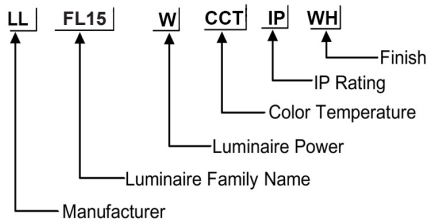

ORDERING CODE

Specification

- Fixture Material** : Die Cast Aluminium
- Fixture Finish** : Powder Coated
- Diffuser** : Tempered Glass
- Cowl Material** : Die Cast Aluminium
- LED Chip** : OSRAM
- Binning** : 3 step MacAdam
- Wiring** : 3x1.0 50cm cable with antisiphon plug
- Lifespan** : 50.000 Hrs
- CRI** : >80
- Input Voltage** : 12V AC, 50/60Hz or 220-240V AC, 50/60Hz
- Operating Temperature** : -20°C to 55°C
- Warranty** : 5 Years against manufacturing defects

Power (W)	Lumen Lm	IP Rating	Beam Angle	Available CCT
2W	200Lm	65	10°/25°/60°/120°	2700K
3W	300Lm			3000K
5W	500Lm			4000K
7W	700Lm			6000K
9W	900Lm			