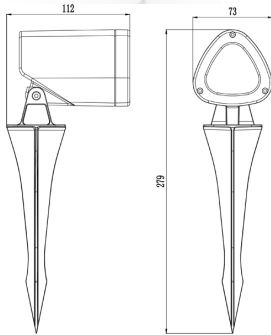

ORDERING CODE

Specification

- Fixture Material** : Die Cast Aluminium
- Fixture Finish** : Powder Coated
- Diffuser** : Tempered Glass
- Cowl Material** : Die Cast Aluminium
- LED Chip** : OSRAM
- Binning** : 3 step MacAdam
- Wiring** : 3x1.0 50cm cable with antisiphon plug
- Lifespan** : 50.000 Hrs
- CRI** : >80
- Input Voltage** : 12V AC, 50/60Hz or 220-240V AC, 50/60Hz
- Operating Temperature** : -20°C to 55°C
- Warranty** : 5 Years against manufacturing defects