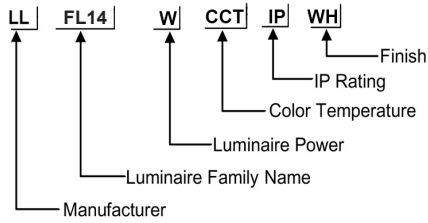

ORDERING CODE

Specification

- Fixture Material** : Die Cast Aluminium
- Fixture Finish** : Powder Coated
- Diffuser** : Tempered Glass
- Cowl Material** : Die Cast Aluminium
- LED Chip** : OSRAM
- Binning** : 3 step MacAdam
- Wiring** : 3x1.0 50cm cable with antisiphon plug
- Lifespan** : 50.000 Hrs
- CRI** : >80
- Input Voltage** : 12V AC, 50/60Hz or 220-240V AC, 50/60Hz
- Operating Temperature** : -20°C to 55°C
- Warranty** : 5 Years against manufacturing defects

Power (W)	Lumen Lm	IP Rating	Beam Angle	Available CCT
2W	200Lm	65	10°/25°/60°/120°	2700K
3W	300Lm			3000K
5W	500Lm			4000K
7W	700Lm			6000K
9W	900Lm			