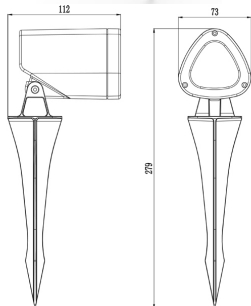

ORDERING CODE

Specification

- Fixture Material** : Die Cast Aluminium
- Fixture Finish** : Powder Coated
- Diffuser** : Tempered Glass
- Cowl Material** : Die Cast Aluminium
- LED Chip** : OSRAM
- Binning** : 3 step MacAdam
- Wiring** : 3x1.0 50cm cable with antisiphon plug
- Lifespan** : 50.000 Hrs
- CRI** : >80
- Input Voltage** : 12V AC, 50/60Hz or 220-240V AC, 50/60Hz
- Operating Temperature** : -20°C to 55°C
- Warranty** : 5 Years against manufacturing defects