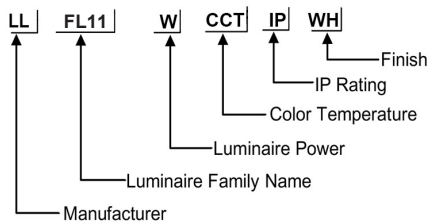

ORDERING CODE

Specification

- Fixture Material** : Die Cast Aluminium
- Fixture Finish** : Powder Coated
- Diffuser** : Tempered Glass
- Cowl Material** : Die Cast Aluminium
- LED Chip** : OSRAM
- Binning** : 3 step MacAdam
- Wiring** : 3x1.0 50cm cable with antisiphon plug
- Lifespan** : 50.000 Hrs
- CRI** : >80
- Input Voltage** : 12V AC, 50/60Hz or 220-240V AC, 50/60Hz
- Operating Temperature** : -20°C to 55°C
- Warranty** : 5 Years against manufacturing defects

Power (W)	Lumen Lm	IP Rating	Beam Angle	Available CCT
6W	600Lm	65	15°/30°/45°/60°	2700K
8W	800Lm			3000K
12W	1200Lm			4000K
18W	1800Lm			6000K
20W	2000Lm			
30W	3000Lm			

BEAM

CUSTOM

FINISH

CUSTOM

COLOR

CUSTOM