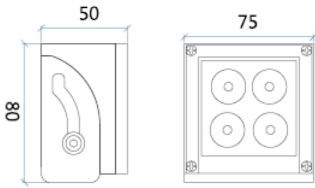

## Specification

<b>Fixture Material</b>	: Die Cast Aluminium
<b>Fixture Finish</b>	: Powder Coated
<b>Diffuser</b>	: Tempered Glass
<b>Cowl Material</b>	: Die Cast Aluminium
<b>LED Chip</b>	: CREE
<b>Binning</b>	: 3 step MacAdam
<b>Wiring</b>	: 3x1.0 50cm cable with antisiphon plug
<b>Lifespan</b>	: 50.000 Hrs
<b>CRI</b>	: >80
<b>Input Voltage</b>	: 12V AC, 50/60Hz or 220-240V AC, 50/60Hz
<b>Operating Temperature</b>	: -20°C to 55°C
<b>Warranty</b>	: 5 Years against manufacturing defects