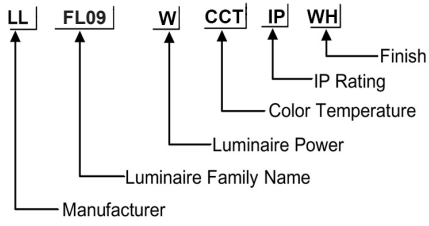

### ORDERING CODE

## Specification

<b>Fixture Material</b>	: Die Cast Aluminium
<b>Fixture Finish</b>	: Powder Coated
<b>Diffuser</b>	: Tempered Glass
<b>Cowl Material</b>	: Die Cast Aluminium
<b>LED Chip</b>	: CREE
<b>Binning</b>	: 3 step MacAdam
<b>Wiring</b>	: 3x1.0 50cm cable with antisiphon plug
<b>Lifespan</b>	: 50.000 Hrs
<b>CRI</b>	: >80
<b>Input Voltage</b>	: 12V AC, 50/60Hz or 220-240V AC, 50/60Hz
<b>Operating Temperature</b>	: -20°C to 55°C
<b>Warranty</b>	: 5 Years against manufacturing defects

Power (W)	Lumen Lm	IP Rating	Beam Angle	Available CCT
4W	400Lm	66	10°/15°/30°/45°	2700K
8W	800Lm			3000K
10W	1000Lm			4000K
12W	1200Lm			6000K