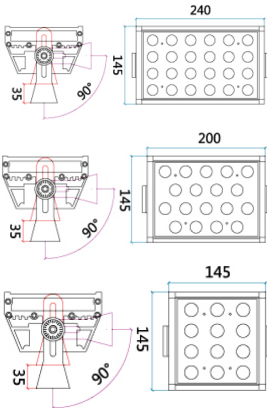

ORDERING CODE

Specification

- Fixture Material** : Die Cast Aluminium
- Fixture Finish** : Powder Coated
- Diffuser** : Tempered Glass
- Cowl Material** : Die Cast Aluminium
- LED Chip** : CREE
- Binning** : 3 step MacAdam
- Wiring** : 3x1.0 50cm cable with antisiphon plug
- Lifespan** : 50.000 Hrs
- CRI** : >80
- Input Voltage** : 12V AC, 50/60Hz or 220-240V AC, 50/60Hz
- Operating Temperature** : -20°C to 55°C
- Warranty** : 5 Years against manufacturing defects

Power (W)	Lumen Lm	IP Rating	Beam Angle	Available CCT
18W	1800Lm	66	3°/8°/15°/30°/45°	2700K
24W	2400Lm			3000K
36W	3600Lm			4000K
48W	4800Lm			6000K

SCREEN
 DIFFUSE
 HONEYCOMB
 BEAM **CUSTOM**
 FINISH **CUSTOM**
 COLOR **CUSTOM**