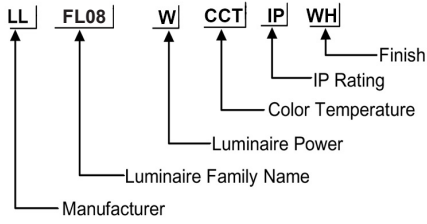

ORDERING CODE

Specification

- Fixture Material** : Die Cast Aluminium
- Fixture Finish** : Powder Coated
- Diffuser** : Tempered Glass
- Cowl Material** : Die Cast Aluminium
- LED Chip** : CREE
- Binning** : 3 step MacAdam
- Wiring** : 3x1.0 50cm cable with antisiphon plug
- Lifespan** : 50.000 Hrs
- CRI** : >80
- Input Voltage** : 12V AC, 50/60Hz or 220-240V AC, 50/60Hz
- Operating Temperature** : -20°C to 55°C
- Warranty** : 5 Years against manufacturing defects

Power (W)	Lumen Lm	IP Rating	Beam Angle	Available CCT
18W	1800Lm	66	3°/8°/15°/30°/45°	2700K
24W	2400Lm			3000K
36W	3600Lm			4000K
48W	4800Lm			6000K

SCREEN
 DIFFUSE
 HONEYCOMB
 BEAM **CUSTOM**
 FINISH **CUSTOM**
 COLOR **CUSTOM**