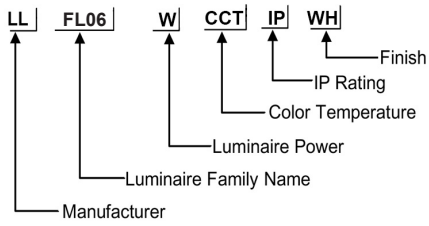

ORDERING CODE

Specification

- Fixture Material** : Die Cast Aluminium
- Fixture Finish** : Powder Coated
- Diffuser** : Tempered Glass
- Cowl Material** : Die Cast Aluminium
- LED Chip** : CREE
- Binning** : 3 step MacAdam
- Wiring** : 3x1.0 50cm cable with antisiphon plug
- Lifespan** : 50.000 Hrs
- CRI** : >80
- Input Voltage** : 12V AC, 50/60Hz or 220-240V AC, 50/60Hz
- Operating Temperature** : -20°C to 55°C
- Warranty** : 5 Years against manufacturing defects

Power (W)	Lumen Lm	IP Rating	Beam Angle	Available CCT
6W	600Lm	66	3°/8°/15°/30°/45°	2700K
9W	800Lm			3000K
12W	1200Lm			4000K
18W	1800Lm			6000K

SCREEN 	DIFFUSE 	HONEYCOMB 	BEAM CUSTOM	FINISH CUSTOM	COLOR CUSTOM
-------------------	--------------------	----------------------	----------------------------------	------------------------------------	-----------------------------------