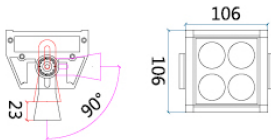

ORDERING CODE

Specification

- Fixture Material** : Die Cast Aluminium
- Fixture Finish** : Powder Coated
- Diffuser** : Tempered Glass
- Cowl Material** : Die Cast Aluminium
- LED Chip** : CREE
- Binning** : 3 step MacAdam
- Wiring** : 3x1.0 50cm cable with antisiphon plug
- Lifespan** : 50.000 Hrs
- CRI** : >80
- Input Voltage** : 12V AC, 50/60Hz or 220-240V AC, 50/60Hz
- Operating Temperature** : -20°C to 55°C
- Warranty** : 5 Years against manufacturing defects

Power (W)	Lumen Lm	IP Rating	Beam Angle	Available CCT
6W	600Lm	66	3°/8°/15°/30°/45°	2700K
9W	800Lm			3000K
12W	1200Lm			4000K
18W	1800Lm			6000K

SCREEN 	DIFFUSE 	HONEYCOMB 	BEAM CUSTOM	FINISH CUSTOM	COLOR CUSTOM
-------------------	--------------------	----------------------	----------------------------------	------------------------------------	-----------------------------------