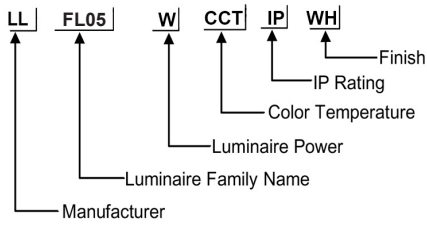

### ORDERING CODE

### Specification

- Fixture Material** : Die Cast Aluminium
- Fixture Finish** : Powder Coated
- Diffuser** : Tempered Glass
- Cowl Material** : Die Cast Aluminium
- LED Chip** : CREE
- Binning** : 3 step MacAdam
- Wiring** : 3x1.0 50cm cable with antisiphon plug
- Lifespan** : 50.000 Hrs
- CRI** : >80
- Input Voltage** : 12V AC, 50/60Hz or 220-240V AC, 50/60Hz
- Operating Temperature** : -20°C to 55°C
- Warranty** : 5 Years against manufacturing defects

Power (W)	Lumen Lm	IP Rating	Beam Angle	Available CCT
6W	600Lm	65	15°/30°/45°/60°	2700K
9W	800Lm			3000K
12W	1200Lm			4000K
18W	1800Lm			6000K
27W	2700Lm			
48W	4800Lm			