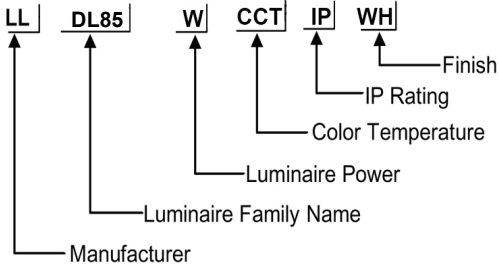

ORDERING CODE

D85*H48 mm

Specification

Fixture Material	: Die Cast Aluminium
Fixture Finish	: Thermoset powder coated in White & Black
Diffuser	: Clear Glass/PMMA
LED Chip	: CREE
Binning	: 3 step MacAdam
Lifespan	: 50,000Hrs
CRI	: >90
Input Voltage	: 220-240V AC, 50/60Hz
Operating Temperature	: -20°C to 45°C
Warranty	: 5 Years against manufacturing defects

Power (W)	Lumen Lm	IP Rating	Beam Angle	Available CCT
5 W	500Lm	IP65	5°/18°/36°/45°/90°	2700K
8 W	800Lm			3000K
10 W	1000Lm			4000K
12 W	1200Lm			5000K
15 W	1500Lm			6000K
18 W	1800Lm			