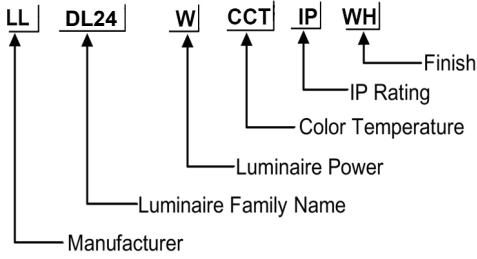

ORDERING CODE

Specification

- Fixture Material : Die Cast Aluminium
- Fixture Finish : Thermoset powder coated in White & Black
- Diffuser : Clear Glass
- LED Chip : CREE
- Binning : 3 step MacAdam
- Lifespan : 50,000Hrs
- CRI : >90
- Input Voltage : 220-240V AC, 50/60Hz
- Operating Temperature : -20°C to 45°C
- Warranty : 5 Years against manufacturing defects

75.5 x 75.5 * H 42.5 mm

Power (W)	Lumen Lm	IP Rating	Beam Angle	Available CCT
5 W	500Lm	IP65	5°/18°/36°/45°/90°	2700K
7 W	700Lm			3000K
9 W	900Lm			4000K
11 W	1100Lm			5000K
13 W	1300Lm			6000K
15 W	1500Lm			