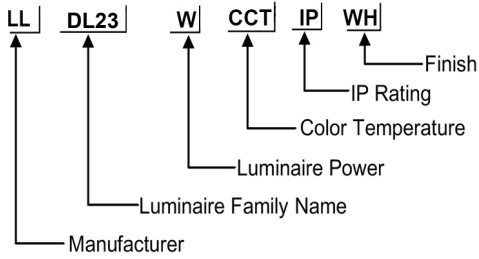

ORDERING CODE

Specification

- Fixture Material : Die Cast Aluminium
- Fixture Finish : Thermoset powder coated in White & Black
- Diffuser : Clear Glass
- LED Chip : CREE
- Binning : 3 step MacAdam
- Lifespan : 50,000Hrs
- CRI : >90
- Input Voltage : 220-240V AC, 50/60Hz
- Operating Temperature : -20°C to 45°C
- Warranty : 5 Years against manufacturing defects

D 120 * H 81 mm

Power (W)	Lumen Lm	IP Rating	Beam Angle	Available CCT
5 W	500Lm	IP65	5°/18°/36°/45°/90°	2700K
7 W	700Lm			3000K
9 W	900Lm			4000K
11 W	1100Lm			5000K
13 W	1300Lm			6000K
15 W	1500Lm			

BEAM **CUSTOM**
 FINISH **CUSTOM**
 COLOR