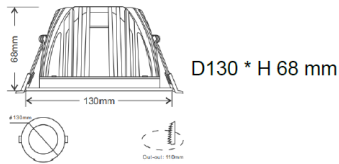

### Specification

- Fixture Material : Die Cast Aluminium
- Fixture Finish : Thermoset powder coated in White & Black
- Diffuser : Clear Glass/PMMA
- LED Chip : CREE
- Binning : 3 step MacAdam
- Lifespan : 50,000Hrs
- CRI : >90
- Input Voltage : 220-240V AC, 50/60Hz
- Operating Temperature: -20°C to 45°C
- Warranty : 5 Years against manufacturing defects

Power (W)	Lumen Lm	IP Rating	Beam Angle	Available CCT
5 W	500Lm	IP65	5°/18°/36°/45°/90°	2700K
9 W	900Lm			3000K
15 W	1500Lm			4000K
20 W	2000Lm			5000K
25 W	2500Lm			6000K
30 W	3000Lm			