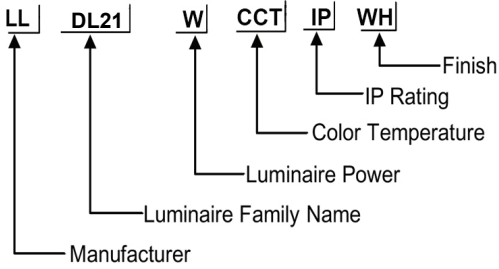

### ORDERING CODE

### Specification

- Fixture Material : Die Cast Aluminium
- Fixture Finish : Thermoset powder coated in White & Black
- Diffuser : Clear Glass/PMMA
- LED Chip : CREE
- Binning : 3 step MacAdam
- Lifespan : 50,000Hrs
- CRI : >90
- Input Voltage : 220-240V AC, 50/60Hz
- Operating Temperature: -20°C to 45°C
- Warranty : 5 Years against manufacturing defects

Power (W)	Lumen Lm	IP Rating	Beam Angle	Available CCT
5 W	500Lm	IP65	5°/18°/36°/45°/90°	2700K
9 W	900Lm			3000K
15 W	1500Lm			4000K
20 W	2000Lm			5000K
25 W	2500Lm			6000K
30 W	3000Lm			