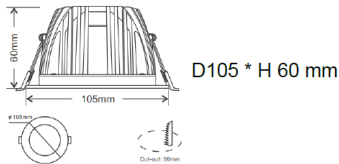

### Specification

- Fixture Material : Die Cast Aluminium
- Fixture Finish : Thermoset powder coated in White & Black
- Diffuser : Clear Glass/PMMA
- LED Chip : CREE
- Binning : 3 step MacAdam
- Lifespan : 50,000Hrs
- CRI : >90
- Input Voltage : 220-240V AC, 50/60Hz
- Operating Temperature: -20°C to 45°C
- Warranty : 5 Years against manufacturing defects

Power (W)	Lumen Lm	IP Rating	Beam Angle	Available CCT
5 W	500Lm	IP65	5°/18°/36°/45°/90°	2700K
9 W	900Lm			3000K
15 W	1500Lm			4000K
20 W	2000Lm			5000K
25 W	2500Lm			6000K
30 W	3000Lm			