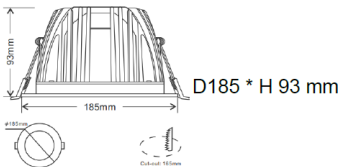

### Specification

- Fixture Material : Die Cast Aluminium
- Fixture Finish : Thermoset powder coated in White & Black
- Diffuser : Clear Glass/PMMA
- LED Chip : CREE
- Binning : 3 step MacAdam
- Lifespan : 50,000Hrs
- CRI : >90
- Input Voltage : 220-240V AC, 50/60Hz
- Operating Temperature: -20°C to 45°C
- Warranty : 5 Years against manufacturing defects

Power (W)	Lumen Lm	IP Rating	Beam Angle	Available CCT
5 W	500Lm	IP65	5°/18°/36°/45°/90°	2700K
9 W	900Lm			3000K
15 W	1500Lm			4000K
20 W	2000Lm			5000K
25 W	2500Lm			6000K
30 W	3000Lm			