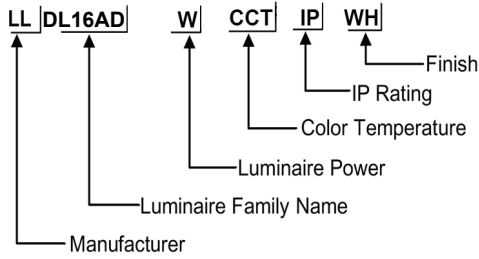

ORDERING CODE

Specification

- Fixture Material : Die Cast Aluminium
- Fixture Finish : Thermoset powder coated in White & Black
- Diffuser : Clear Glass
- LED Chip : CREE
- Binning : 3 step MacAdam
- Lifespan : 50,000Hrs
- CRI : >90
- Input Voltage : 220-240V AC, 50/60Hz
- Operating Temperature: -20°C to 45°C
- Warranty : 5 Years against manufacturing defects

D 105 x 105 * H 77.5 mm

| Power (W) | Lumen Lm | IP Rating | Beam Angle | Available CCT |
|-----------|----------|-----------|--------------------|---------------|
| 3 W | 300Lm | IP65 | 5°/18°/36°/45°/90° | 2700K |
| 5 W | 500Lm | | | 3000K |
| 7 W | 700Lm | | | 4000K |
| 9 W | 900Lm | | | 5000K |
| 11 W | 1100Lm | | | 6000K |
| 13 W | 1300Lm | | | |