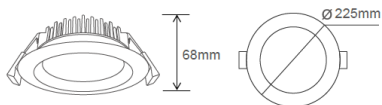

### Specification

- Fixture Material : Die Cast Aluminium
- Fixture Finish : Thermoset powder coated in White & Black
- Diffuser : Clear Glass/PMMA
- LED Chip : CREE
- Binning : 3 step MacAdam
- Lifespan : 50,000Hrs
- CRI : >90
- Input Voltage : 220-240V AC, 50/60Hz
- Operating Temperature : -20°C to 45°C
- Warranty : 5 Years against manufacturing defects

Power (W)	Lumen Lm	IP Rating	Beam Angle	Available CCT
5 W	500Lm	IP44	5°/18°/36°/45°/90°	2700K
7 W	700Lm			3000K
9 W	900Lm			4000K
15 W	1500Lm			5000K
20 W	2000Lm			6000K
25 W	2500Lm			