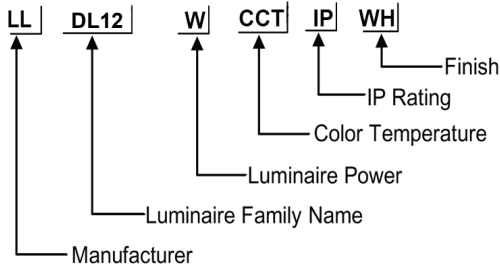

### ORDERING CODE

### Specification

- Fixture Material : Die Cast Aluminium
- Fixture Finish : Thermoset powder coated in White & Black
- Diffuser : Clear Glass/PMMA
- LED Chip : CREE
- Binning : 3 step MacAdam
- Lifespan : 50,000Hrs
- CRI : >90
- Input Voltage : 220-240V AC, 50/60Hz
- Operating Temperature : -20°C to 45°C
- Warranty : 5 Years against manufacturing defects

Power (W)	Lumen Lm	IP Rating	Beam Angle	Available CCT
5 W	500Lm	IP44	5°/18°/36°/45°/90°	2700K
7 W	700Lm			3000K
9 W	900Lm			4000K
15 W	1500Lm			5000K
20 W	2000Lm			6000K
25 W	2500Lm			