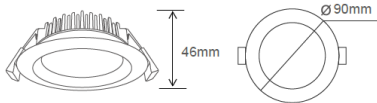

### Specification

- Fixture Material : Die Cast Aluminium
- Fixture Finish : Thermoset powder coated in White & Black
- Diffuser : Clear Glass/PMMA
- LED Chip : CREE
- Binning : 3 step MacAdam
- Lifespan : 50,000Hrs
- CRI : >90
- Input Voltage : 220-240V AC, 50/60Hz
- Operating Temperature : -20°C to 45°C
- Warranty : 5 Years against manufacturing defects

Power (W)	Lumen Lm	IP Rating	Beam Angle	Available CCT
5 W	500Lm	IP44	5°/18°/36°/45°/90°	2700K
7 W	700Lm			3000K
9 W	900Lm			4000K
15 W	1500Lm			5000K
20 W	2000Lm			6000K
25 W	2500Lm			