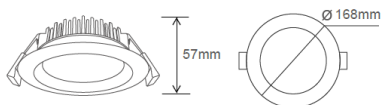

### Specification

- Fixture Material : Die Cast Aluminium
- Fixture Finish : Thermoset powder coated in White & Black
- Diffuser : Clear Glass/PMMA
- LED Chip : CREE
- Binning : 3 step MacAdam
- Lifespan : 50,000Hrs
- CRI : >90
- Input Voltage : 220-240V AC, 50/60Hz
- Operating Temperature : -20°C to 45°C
- Warranty : 5 Years against manufacturing defects

Power (W)	Lumen Lm	IP Rating	Beam Angle	Available CCT
5 W	500Lm	IP44	5°/18°/36°/45°/90°	2700K
7 W	700Lm			3000K
9 W	900Lm			4000K
15 W	1500Lm			5000K
20 W	2000Lm			6000K
25 W	2500Lm			