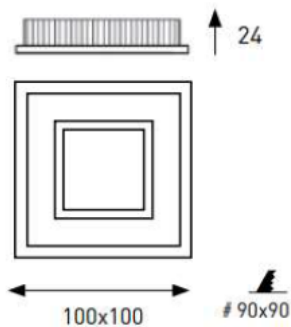

ORDERING CODE

Specification

- Fixture Material : Die Cast Aluminium
- Fixture Finish : Thermoset powder coated in White & Black
- Diffuser : Clear Glass/PMMA
- LED Chip : CREE
- Binning : 3 step MacAdam
- Lifespan : 50,000Hrs
- CRI : >90
- Input Voltage : 220-240V AC, 50/60Hz
- Operating Temperature: -20°C to 45°C
- Warranty : 5 Years against manufacturing defects

Power (W)	Lumen Lm	IP Rating	Beam Angle	Available CCT
5 W	500Lm	IP44	5°/18°/36°/45°/90°	2700K
8 W	800Lm			3000K
10 W	1000Lm			4000K
12 W	1200Lm			5000K
15 W	1500Lm			6000K
18 W	1800Lm			