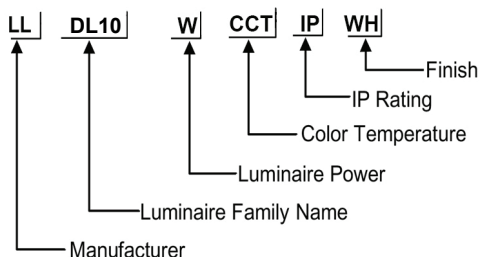

ORDERING CODE

Specification

- Fixture Material : Die Cast Aluminium
- Fixture Finish : Thermoset powder coated in White & Black
- Diffuser : Clear Glass/PMMA
- LED Chip : CREE
- Binning : 3 step MacAdam
- Lifespan : 50,000Hrs
- CRI : >90
- Input Voltage : 220-240V AC, 50/60Hz
- Operating Temperature: -20°C to 45°C
- Warranty : 5 Years against manufacturing defects

Power (W)	Lumen Lm	IP Rating	Beam Angle	Available CCT
5 W	500Lm	IP44	5°/18°/36°/45°/90°	2700K
8 W	800Lm			3000K
10 W	1000Lm			4000K
12 W	1200Lm			5000K
15 W	1500Lm			6000K
18 W	1800Lm			