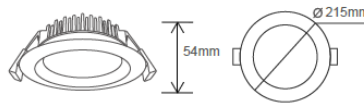

ORDERING CODE

Specification

- Fixture Material : Die Cast Aluminium
- Fixture Finish : Thermoset powder coated in White & Black
- Diffuser : Clear Glass/PMMA
- LED Chip : CREE
- Binning : 3 step MacAdam
- Lifespan : 50,000Hrs
- CRI : >90
- Input Voltage : 220-240V AC, 50/60Hz
- Operating Temperature : -20°C to 45°C
- Warranty : 5 Years against manufacturing defects

Power (W)	Lumen Lm	IP Rating	Beam Angle	Available CCT
5 W	500Lm	IP44	5°/18°/36°/45°/90°	2700K
7 W	700Lm			3000K
9 W	900Lm			4000K
15 W	1500Lm			5000K
20 W	2000Lm			6000K
25 W	2500Lm			