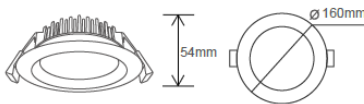

ORDERING CODE

Specification

- Fixture Material : Die Cast Aluminium
- Fixture Finish : Thermoset powder coated in White & Black
- Diffuser : Clear Glass/PMMA
- LED Chip : CREE
- Binning : 3 step MacAdam
- Lifespan : 50,000Hrs
- CRI : >90
- Input Voltage : 220-240V AC, 50/60Hz
- Operating Temperature : -20°C to 45°C
- Warranty : 5 Years against manufacturing defects

Power (W)	Lumen Lm	IP Rating	Beam Angle	Available CCT
5 W	500Lm	IP44	5°/18°/36°/45°/90°	2700K
7 W	700Lm			3000K
9 W	900Lm			4000K
15 W	1500Lm			5000K
20 W	2000Lm			6000K
25 W	2500Lm			