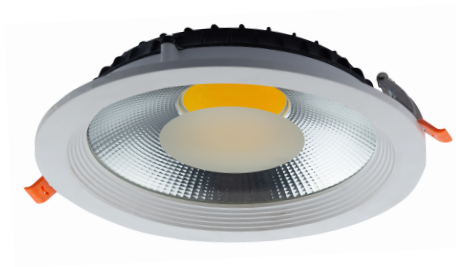

ORDERING CODE

Specification

- Fixture Material : Die Cast Aluminium
- Fixture Finish : Thermoset powder coated in White & Black
- Diffuser : Clear Glass/PMMA
- LED Chip : CREE
- Binning : 3 step MacAdam
- Lifespan : 50,000Hrs
- CRI : >90
- Input Voltage : 220-240V AC, 50/60Hz
- Operating Temperature : -20°C to 45°C
- Warranty : 5 Years against manufacturing defects

Power (W)	Lumen Lm	IP Rating	Beam Angle	Available CCT
5 W	500Lm	IP44	5°/18°/36°/45°/90°	2700K
7 W	700Lm			3000K
9 W	900Lm			4000K
15 W	1500Lm			5000K
20 W	2000Lm			6000K
25 W	2500Lm			