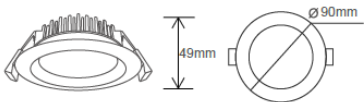

ORDERING CODE

Specification

- Fixture Material : Die Cast Aluminium
- Fixture Finish : Thermoset powder coated in White & Black
- Diffuser : Clear Glass/PMMA
- LED Chip : CREE
- Binning : 3 step MacAdam
- Lifespan : 50,000Hrs
- CRI : >90
- Input Voltage : 220-240V AC, 50/60Hz
- Operating Temperature : -20°C to 45°C
- Warranty : 5 Years against manufacturing defects

Power (W)	Lumen Lm	IP Rating	Beam Angle	Available CCT
5 W	500Lm	IP44	5°/18°/36°/45°/90°	2700K
7 W	700Lm			3000K
9 W	900Lm			4000K
15 W	1500Lm			5000K
20 W	2000Lm			6000K
25 W	2500Lm			