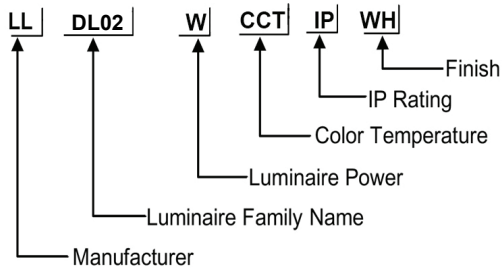

ORDERING CODE

Specification

- Fixture Material : Die Cast Aluminium
- Fixture Finish : Thermoset powder coated in White & Black
- Diffuser : Clear Glass/PMMA
- LED Chip : CREE
- Binning : 3 step MacAdam
- Lifespan : 50,000Hrs
- CRI : >90
- Input Voltage : 220-240V AC, 50/60Hz
- Operating Temperature : -20°C to 45°C
- Warranty : 5 Years against manufacturing defects

Power (W)	Lumen Lm	IP Rating	Beam Angle	Available CCT
5 W	500Lm	IP44	5°/18°/36°/45°/90°	2700K
7 W	700Lm			3000K
9 W	900Lm			4000K
15 W	1500Lm			5000K
20 W	2000Lm			6000K
25 W	2500Lm			