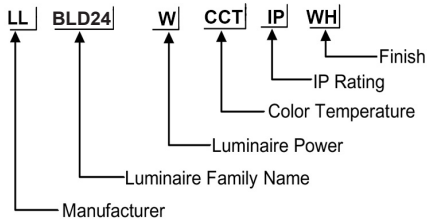

### ORDERING CODE

### Specification

- Body Material** : Die Cast Aluminium
- Finish** : UV stabilised powder coated black,
- Diffuser** : PC Lampshade
- LED Chip** : CREE
- Binning** : 3 step MacAdam
- Lifespan** : 40,000Hrs
- CRI** : >80
- Input Voltage** : 100V-240V , 50/60Hz
- Operating Temperature** : -30°C to 50°C
- Warranty** : 5 Years against manufacturing defects

Power (W)	Lumen Lm	IP Rating	Beam Angle	Available CCT
13 W	1300Lm	IP65	5°/20°/45°/60°/90°	2700K
				3000K
				4000K
				6000K