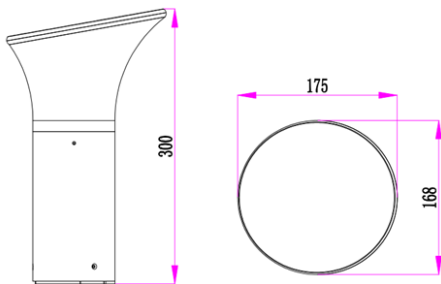

**ORDERING CODE**

**Specification**

- Body Material** : Die Cast Aluminium
- Finish** : UV stabilised powder coated black,
- Diffuser** : PC Lampshade
- LED Chip** : CREE
- Binning** : 3 step MacAdam
- Lifespan** : 40,000Hrs
- CRI** : >80
- Input Voltage** : 100V-240V , 50/60Hz
- Operating Temperature** : -20°C to 50°C
- Warranty** : 5 Years against manufacturing defects

Power (W)	Lumen Lm	IP Rating	Beam Angle	Available CCT
23W	2300Lm	IP44	5°/20°/45°/60°/90°	2700K
				3000K
				4000K
				6000K