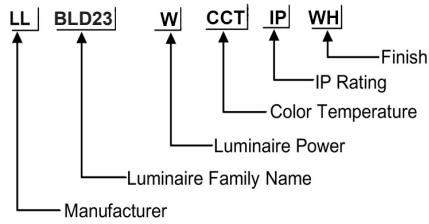

**ORDERING CODE**

**Specification**

- Body Material** : Die Cast Aluminium
- Finish** : UV stabilised powder coated black,
- Diffuser** : PC Lampshade
- LED Chip** : CREE
- Binning** : 3 step MacAdam
- Lifespan** : 40,000Hrs
- CRI** : >80
- Input Voltage** : 100V-240V , 50/60Hz
- Operating Temperature** : -20°C to 50°C
- Warranty** : 5 Years against manufacturing defects

Power (W)	Lumen Lm	IP Rating	Beam Angle	Available CCT
23W	2300Lm	IP44	5°/20°/45°/60°/90°	2700K
				3000K
				4000K
				6000K