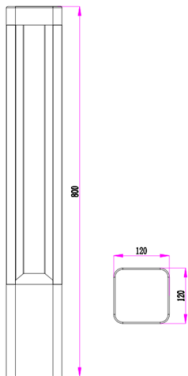

### ORDERING CODE

### Specification

- Body Material** : Die Cast Aluminium
- Finish** : UV stabilised powder coated black,
- Diffuser** : PC Lampshade
- LED Chip** : CREE
- Binning** : 3 step MacAdam
- Lifespan** : 40,000Hrs
- CRI** : >80
- Input Voltage** : 100V-240V , 50/60Hz
- Operating Temperature** : -20°C to 50°C
- Warranty** : 5 Years against manufacturing defects

Power (W)	Lumen Lm	IP Rating	Beam Angle	Available CCT
9W	900Lm	IP54	5°/20°/45°/60°/90°	2700K
				3000K
				4000K
				6000K