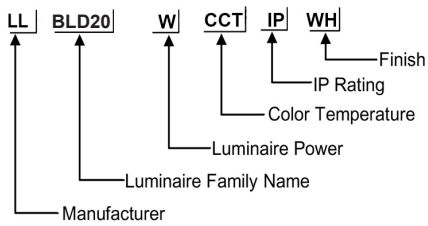

### ORDERING CODE

### Specification

- Body Material** : Die Cast Aluminium
- Finish** : UV stabilised powder coated black,
- Diffuser** : PC Lampshade
- LED Chip** : CREE
- Binning** : 3 step MacAdam
- Lifespan** : 40,000Hrs
- CRI** : >80
- Input Voltage** : 100V-240V , 50/60Hz
- Operating Temperature** : -20°C to 50°C
- Warranty** : 5 Years against manufacturing defects

Power (W)	Lumen Lm	IP Rating	Beam Angle	Available CCT
9W	900Lm	IP54	5°/20°/45°/60°/90°	2700K
				3000K
				4000K
				6000K