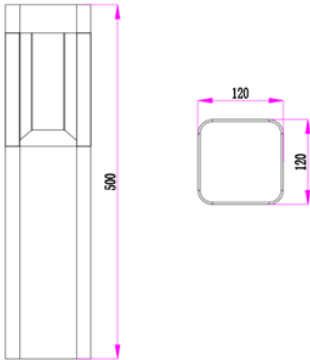

ORDERING CODE

Specification

- Body Material : Die Cast Aluminium
- Finish : UV stabilised powder coated black,
- Diffuser : PC Lampshade
- LED Chip : CREE
- Binning : 3 step MacAdam
- Lifespan : 40,000Hrs
- CRI : >80
- Input Voltage : 100V-240V , 50/60Hz
- Operating Temperature : -20°C to 50°C
- Warranty : 5 Years against manufacturing defects

Power (W)	Lumen Lm	IP Rating	Beam Angle	Available CCT
9W	900Lm	IP54	5°/20°/45°/60°/90°	2700K
				3000K
				4000K
				6000K