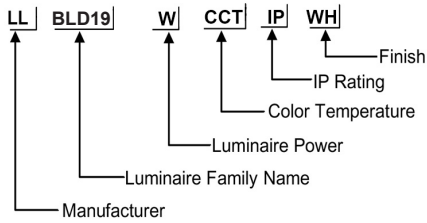

ORDERING CODE

Specification

- Body Material : Die Cast Aluminium
- Finish : UV stabilised powder coated black,
- Diffuser : PC Lampshade
- LED Chip : CREE
- Binning : 3 step MacAdam
- Lifespan : 40,000Hrs
- CRI : >80
- Input Voltage : 100V-240V , 50/60Hz
- Operating Temperature : -20°C to 50°C
- Warranty : 5 Years against manufacturing defects

Power (W)	Lumen Lm	IP Rating	Beam Angle	Available CCT
9W	900Lm	IP54	5°/20°/45°/60°/90°	2700K
				3000K
				4000K
				6000K